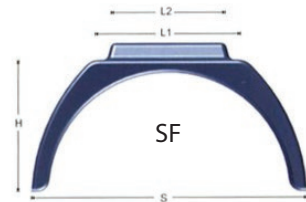

Aile avec méplat

Ref. 13410

Aile plastique moyenne densité.
PE recyclable

| Type | (Bi) mm | (B) mm | (L) mm | (S) mm | (H) mm |  |
|-------|------------|-----------|------------------|-----------|------------|---|
| J05F | 200 | 220 | 490 | 890 | 480 | 185R14, 175R13, 195R14, 205R15, 215R15, 215R16 |
| J25SF | 410 | 430 | L1 665 L2 500 | 880 | 450 110 | 185R14, 175R14, 6.50R14, 165R14, 7.00R14, 6.70R14 |
| J27F | 450 | 470 | 500 | 880 | 450 | 185R14, 205R14, 215R14, 185R15, 185R16, 175R16 |
| J28F | 450 | 470 | 500 | 1000 | 525 | 7.50R16, 8.5R17.5 |
| J36F | 450 | 470 | 700 | 1320 | 710 | 15R20, 405/70R20, 16/70R20, 16.5R22.5, 315/80R22.5 |
| J41F | 550 | 570 | 630 | 1130 | 550 | 7.50R16, 8.00R17.5, 8R17.5, 8R17.5C, 8.5R17.5, 8.5R17.5L, 8.25- 15, 8.25-16, 225/75R16, 8.25R17, 9R17.5, 205/75R16, 8.25R17, 9R17.5, 205/75R17.5, 215/75R17.5, 225/75R17.5, 10R17.5 |
| J43F | 600 | 620 | 700 | 1250 | 625 | 8R19.5, 245/70R19.5, 265/70R19.5, 285/70R19.5, 11/70R22.5, 275/70R22.5, 165R16, 175R16 |
| J46F | 650 | 670 | 750 | 1360 | 720 | 185R16, 195R16, 205R16, 6.5R16/17, 9.00-20, 10.00R20, 10R22.5, 11R22.5, 12R22.5, E22.5 Pilote X |