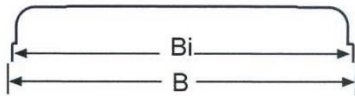

Aile avec méplat

Ref. 13410

Aile plastique moyenne densité.
PE recyclable

| Type | (Bi) mm | (B) mm | (L) mm | (S) mm | (H) mm |  |
|-------|------------|-----------|------------------|-----------|------------|---|
| J05F | 200 | 220 | 490 | 890 | 480 | 185R14, 175R13, 195R14, 205R15, 215R15, 215R16 |
| J25SF | 410 | 430 | L1 665 L2 500 | 880 | 450 110 | 185R14, 175R14, 6.50R14, 165R14, 7.00R14, 6.70R14 |
| J27F | 450 | 470 | 500 | 880 | 450 | 185R14, 205R14, 215R14, 185R15, 185R16, 175R16 |
| J28F | 450 | 470 | 500 | 1000 | 525 | 7.50R16, 8.5R17.5 |
| J36F | 450 | 470 | 700 | 1320 | 710 | 15R20, 405/70R20, 16/70R20, 16.5R22.5, 315/80R22.5 |
| J41F | 550 | 570 | 630 | 1130 | 550 | 7.50R16, 8.00R17.5, 8R17.5, 8R17.5C, 8.5R17.5, 8.5R17.5L, 8.25- 15, 8.25-16, 225/75R16, 8.25R17, 9R17.5, 205/75R16, 8.25R17, 9R17.5, 205/75R17.5, 215/75R17.5, 225/75R17.5, 10R17.5 |
| J43F | 600 | 620 | 700 | 1250 | 625 | 8R19.5, 245/70R19.5, 265/70R19.5, 285/70R19.5, 11/70R22.5, 275/70R22.5, 165R16, 175R16 |
| J46F | 650 | 670 | 750 | 1360 | 720 | 185R16, 195R16, 205R16, 6.5R16/17, 9.00-20, 10.00R20, 10R22.5, 11R22.5, 12R22.5, E22.5 Pilote X |