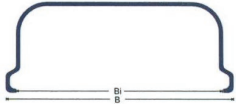

Aile avec méplat

Ref. 13410

Aile plastique moyenne densité.
PE recyclable

| Type | (Bi) mm | (B) mm | (L) mm | (S) mm | (H) mm |  |
|-------|------------|-----------|------------------|-----------|------------|---|
| J05F | 200 | 220 | 490 | 890 | 480 | 185R14, 175R13, 195R14, 205R15, 215R15, 215R16 |
| J25SF | 410 | 430 | L1 665 L2 500 | 880 | 450 110 | 185R14, 175R14, 6.50R14, 165R14, 7.00R14, 6.70R14 |
| J27F | 450 | 470 | 500 | 880 | 450 | 185R14, 205R14, 215R14, 185R15, 185R16, 175R16 |
| J28F | 450 | 470 | 500 | 1000 | 525 | 7.50R16, 8.5R17.5 |
| J36F | 450 | 470 | 700 | 1320 | 710 | 15R20, 405/70R20, 16/70R20, 16.5R22.5, 315/80R22.5 |
| J41F | 550 | 570 | 630 | 1130 | 550 | 7.50R16, 8.00R17.5, 8R17.5, 8R17.5C, 8.5R17.5, 8.5R17.5L, 8.25- 15, 8.25-16, 225/75R16, 8.25R17, 9R17.5, 205/75R16, 8.25R17, 9R17.5, 205/75R17.5, 215/75R17.5, 225/75R17.5, 10R17.5 |
| J43F | 600 | 620 | 700 | 1250 | 625 | 8R19.5, 245/70R19.5, 265/70R19.5, 285/70R19.5, 11/70R22.5, 275/70R22.5, 165R16, 175R16 |
| J46F | 650 | 670 | 750 | 1360 | 720 | 185R16, 195R16, 205R16, 6.5R16/17, 9.00-20, 10.00R20, 10R22.5, 11R22.5, 12R22.5, E22.5 Pilote X |