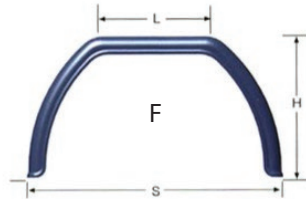

Aile avec méplat

Ref. 13410

Aile plastique moyenne densité.
PE recyclable

| Type | (Bi) mm | (B) mm | (L) mm | (S) mm | (H) mm |  |
|-------|------------|-----------|------------------|-----------|------------|---|
| J05F | 200 | 220 | 490 | 890 | 480 | 185R14, 175R13, 195R14, 205R15, 215R15, 215R16 |
| J25SF | 410 | 430 | L1 665 L2 500 | 880 | 450 110 | 185R14, 175R14, 6.50R14, 165R14, 7.00R14, 6.70R14 |
| J27F | 450 | 470 | 500 | 880 | 450 | 185R14, 205R14, 215R14, 185R15, 185R16, 175R16 |
| J28F | 450 | 470 | 500 | 1000 | 525 | 7.50R16, 8.5R17.5 |
| J36F | 450 | 470 | 700 | 1320 | 710 | 15R20, 405/70R20, 16/70R20, 16.5R22.5, 315/80R22.5 |
| J41F | 550 | 570 | 630 | 1130 | 550 | 7.50R16, 8.00R17.5, 8R17.5, 8R17.5C, 8.5R17.5, 8.5R17.5L, 8.25- 15, 8.25-16, 225/75R16, 8.25R17, 9R17.5, 205/75R16, 8.25R17, 9R17.5, 205/75R17.5, 215/75R17.5, 225/75R17.5, 10R17.5 |
| J43F | 600 | 620 | 700 | 1250 | 625 | 8R19.5, 245/70R19.5, 265/70R19.5, 285/70R19.5, 11/70R22.5, 275/70R22.5, 165R16, 175R16 |
| J46F | 650 | 670 | 750 | 1360 | 720 | 185R16, 195R16, 205R16, 6.5R16/17, 9.00-20, 10.00R20, 10R22.5, 11R22.5, 12R22.5, E22.5 Pilote X |